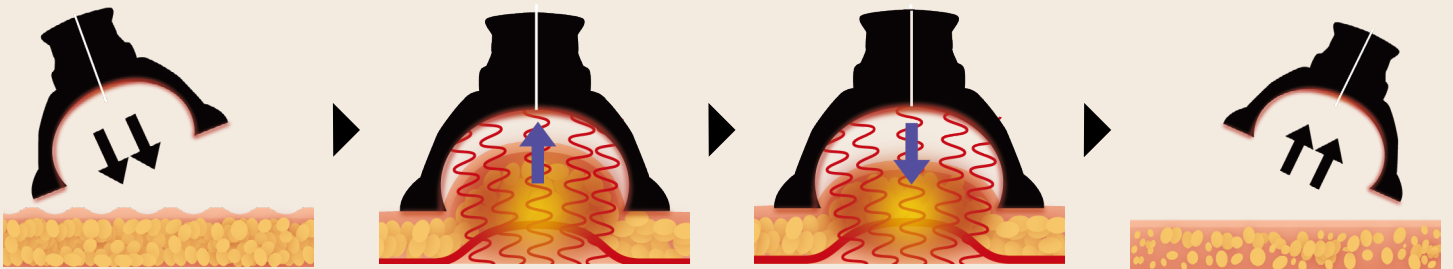

Multi Suction Effect

Multi-Cup Principle

High Frequency

Skin, body, pain care

Suction Pulse

Physical therapy using suction & release technology

Deep Heat

Reach the energy even deeper

Multi-Cup Advantages

More effective with high frequency and physical therapy

- **Increase blood flow** by negative pressure
- **Increase depth and energy** when transmitting high frequency energy
- **Firming effect** occurred by applying physical energy to the tissue
- **Separation of firm adipose tissue** more effectively
- Accelerates the **regeneration of elastin and collagen** by stimulating the skin tissue
- **Promote the discharge** of lymph glands and decomposed fat cells
- **Relax** the tissue and **Massage** the fascia
- Effective for **cellulite, obesity** and **elasticity** control